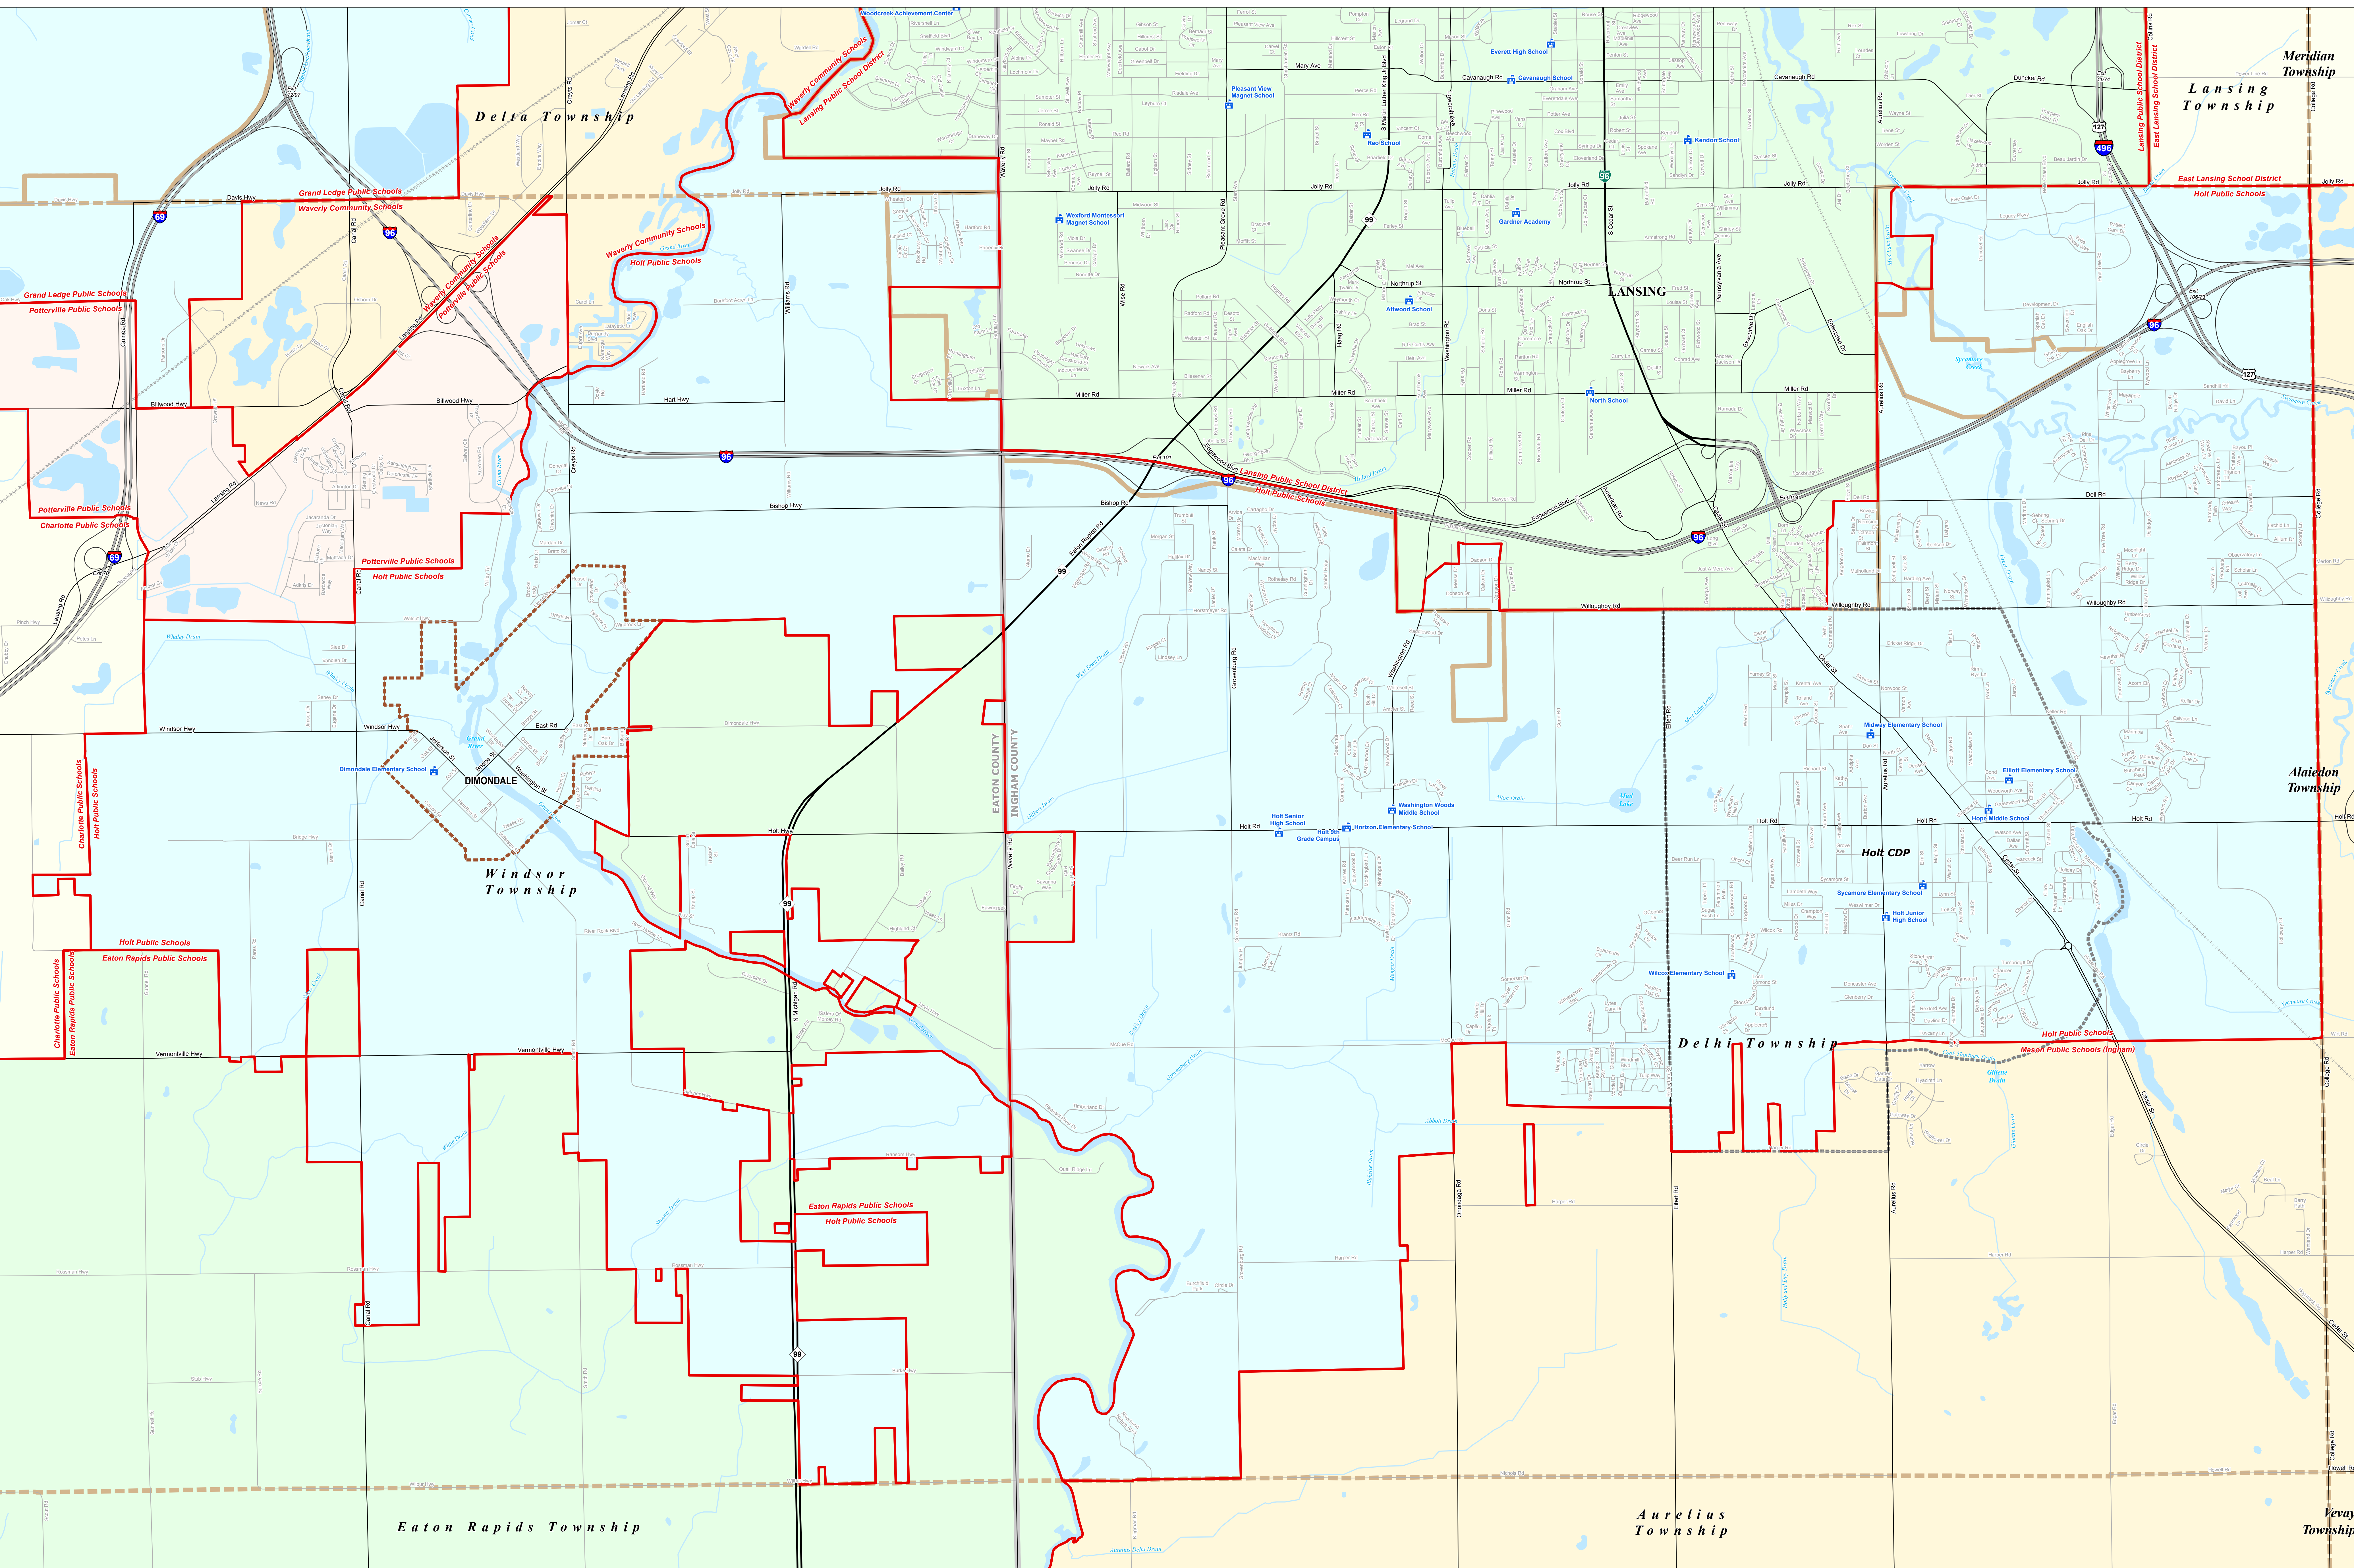

HOLT PUBLIC SCHOOLS

Ingham ISD

0 0.25 0.5 1 Miles

Legend	
School District	School
County	Unincorporated Place
City	Water Feature
Township	Railroad
Village	River, Stream, or Drain
Census Designated Place	Freeway
	Highway
	Primary Road
	Local Road